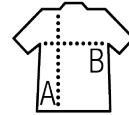

SOL'S IMPERIAL LSL WOMEN

Quality

JERSEY 190
100% semi-combed ringspun cotton

Style

Ribbed collar
Long sleeves
Cut and sewn
Fitted cut
Tape inside collar

Sizes	S	M	L	XL	XXL
A/B	61/41	63/44	65/47	67/50	69/53

PACKING

5

50

Carton size
weight :

50 x 37 x 29 cm
11,6 kg

FEATURES

Charcoal

White