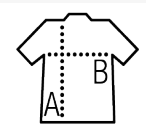

## Quality

SOFT SHELL 340 - UNISEX - 3 layers  
 Outside: 94% polyester - 6% elastane  
 Inside: microfleece 100% polyester  
 TPU Membrane - 8000 mm waterproof and breathable membrane

## Style

Zip fastening  
 3 zip pockets  
 Removable sleeves and peaked hood  
 Drawcord at hood and bottom

Sizes	XS	S	M	L	XL	XXL	3XL	4XL	5XL
A/B	69/52	70.5/55	72/58	73.5/61	75/64	76.5/67	78/70	79.5/73	81/77