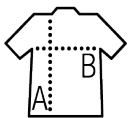

## Style

---

Ribbed round neck

Tubular

Oversized cut

Dropped shoulders

Reinforcing tape on neck and shoulders

## Available sizes

---

Sizes	XS	S	M	L	XL	XXL	3XL
A/B	62/54	65/56	68/59	70/62	73/65	75/68	78/71